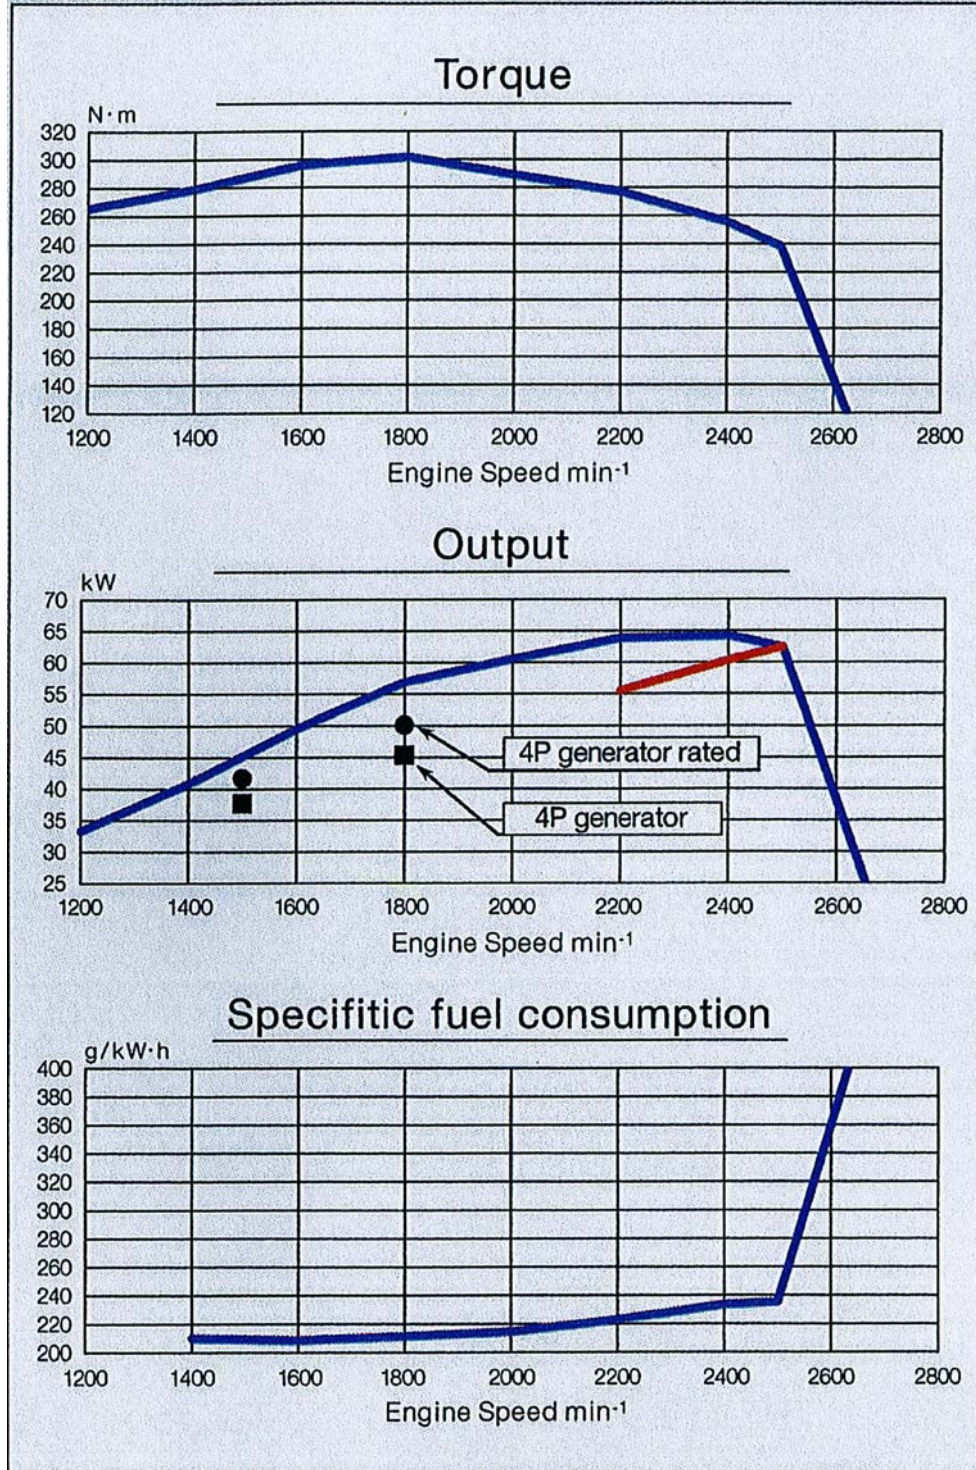

4TNV98T

Note : Intermittant Rating

Red Line – Variable Speed
Blue Line – Fixed Speed