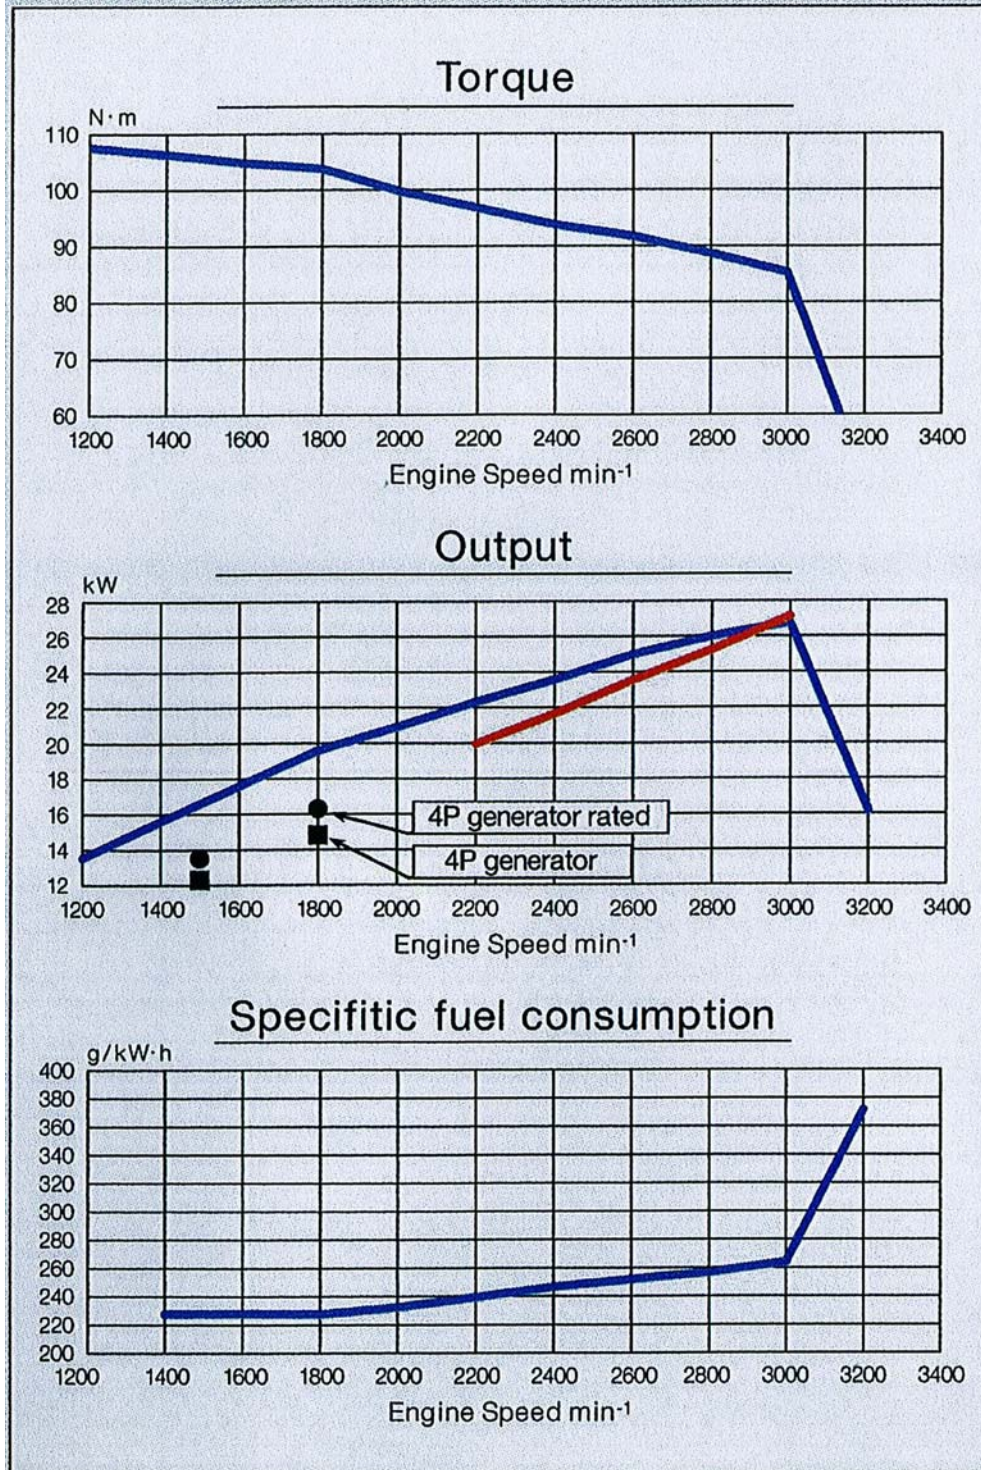

## 3TNV88(-B)

Note : Intermittant Rating

Red Line – Variable Speed  
Blue Line – Fixed Speed