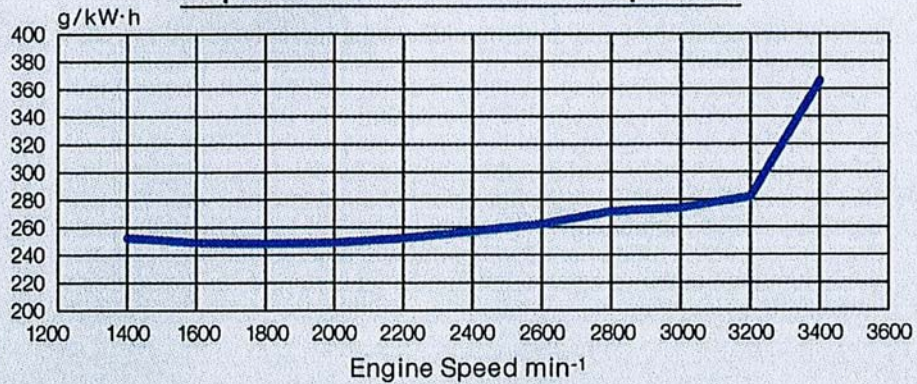

### Specific fuel consumption

Note : Intermittant Rating

Red Line – Variable Speed  
Blue Line – Fixed Speed