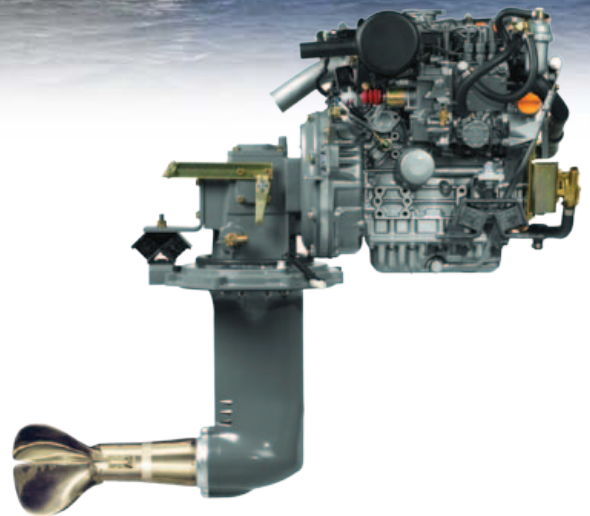

YANMAR

Richard Ward

Yanmar - simply the best there is.

“Our line of Seawind catamarans are high quality boats built for very discerning customers. Since we have been manufacturing the Seawind range I have fitted Yanmar diesel engines to every single inboard powered boat... but one!

The Yanmar 3YM30 has never given us any issues with fumes, noise or oil leaks. When matched with the renowned Gori 3 blade folding propeller with its unique overdrive the end result is a premium quality no fuss propulsion system that delivers on all counts for our owners.

We’ve specified the Yanmar Saildrive in our Seawind 1250 model, because it’s simply the best there is.”

Richard Ward
Seawind Catamarans

Yanmar 3YM30 Series
29mhp (21.3 kW)

- Envious power & torque output
- Outstanding power-to-weight performance
- Low noise, low vibration & typical Yanmar reliability
- Class leading fuel economy