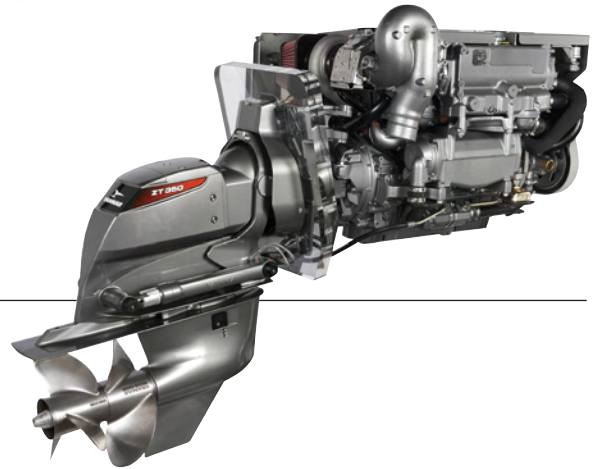

# The Most Modern & Intelligent Technology

The Sea Quest 3600 Sports Bridge cruiser is a big, beamy luxury cruiser. It's an imposing and appealing boat, one that manufacturer John Young went to extraordinary lengths to source the ideal engines.

"The choice is quite incredible. We strive to deliver the most modern and intelligent diesel technology in the engine room for our Sea Quest customers – Yanmar is the perfect choice.

Following extensive sea trials, we are absolutely delighted with the Yanmar 6BY2 diesels and ZT350 sterndrives. The modest installation envelope of the 6BY2-260 engines close coupled to the ZT350 transom assemblies suits our compact engine room.

## Yanmar ZT350 Sterndrive

- The Yanmar ZT350 can be matched to the 4BY2, 6BY2 and 6LPA series of diesel engines, covering the power-range of 150 mhp to 315 mhp
- Precision forged teeth gears for durability
- Yanmars own stainless steel counter rotating props for maximum efficiency
- Reduction ratios 1.65 / 1.78 / 1.97 / 2.18
- High flow exhaust and cooling systems
- Hydraulic clutch for smooth shifting
- Sold and serviced by Australia's largest selling brand of diesel engine